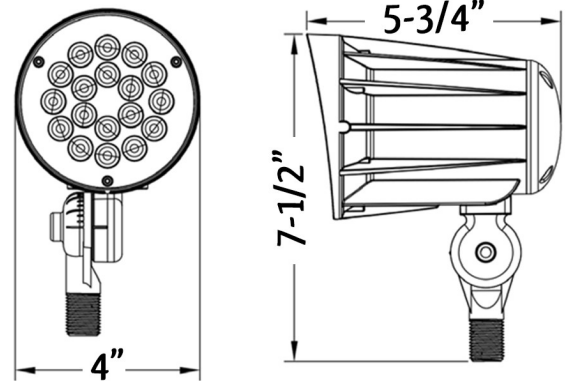

DIMENSIONS:

7-1/2"(H) x 5-3/4"(W) x 4"(D)

FLV12-24W-50K
FLV12-24W-30K

12V LED BULLET LANDSCAPE FLOOD LIGHT

Ideal for general site lighting, alleys, loading docks, doorway, pathway and parking areas. Great for use with motion sensors or other instant on/off controls. Includes 8-1/2" spike.

ELECTRICAL SPECIFICATIONS:

- Voltage: 12VAC/DC
- Wattage: 24W
- Input current: 1A Max
- Power factor: >0.9
- Efficacy: 100LM/W

HOUSING SPECIFICATIONS:

- ADC 12 cast aluminum with powder coat finish (Dark Bronze)
- Silicon-filled wire nuts
- 8-1/2" Non-metallic spike
- 3ft. SPT-2 18AWG Lead wire
- Operating temperature: -40°F ~ 104°F
- Lifespan: 50000 Hrs.
- IP rating: IP65, Wet Locations